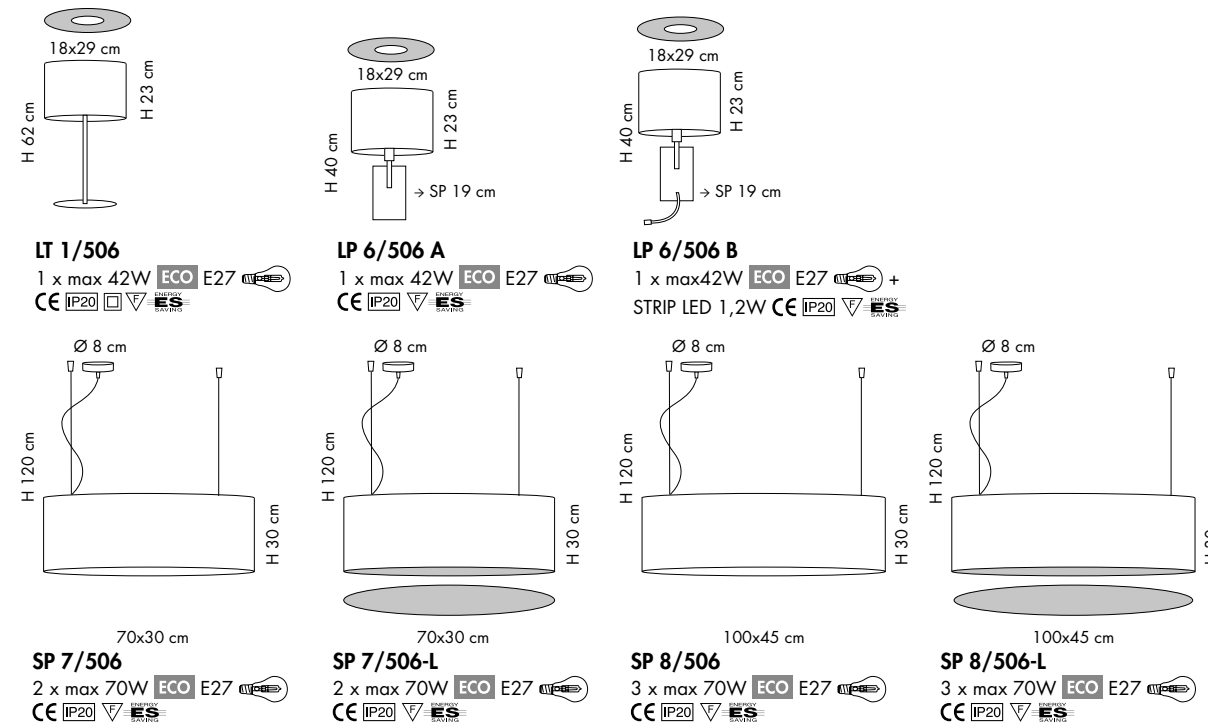

LP 6/506 A
H 40 cm - L 18x29 cm - SP 19 cm

DESIGN.
CIERRESTUDIO

DIFFUSORE PVC/COTONE
LAMPSHADE PVC/FABRIC
DIFFUSEUR PVC/COTON
LAMPENSCHIRM PVC/BAUMWOLLE
DIFUSOR PVC/ALGODON

01
bianco
white
blanc
weiss
blanco

24
avorio
ivory
ivoire
elfenbein farbig
marfil

DIFFUSORE PVC/IUTA
LAMPSHADE PVC/JUTE
DIFFUSEUR PVC/JUTE
LAMPENSCHIRM PVC/IUTE
DIFUSOR PVC/YUTE

25
iuta
jute
jute
iute
yute

MONTATURA - FRAME - ARMATURE
ARMATUR - MONTURA

31
cromo
chrome
chrome
chrom
cromo

47
nickel metallizzato
metallized nickel
nickel metallisé
metallic nickel
níquel metalizado

31/47
only for art. LT 1/506
cromo/nickel metallizzato
chrome/metallized nickel
chrome/nickel metallisé
chrom/metallic nickel
cromo/níquel metalizado