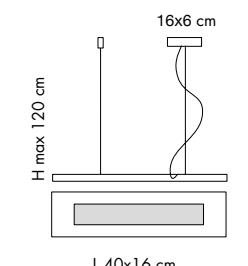

Ø 15 cm
H max 120 cm
Ø 60 cm
SP N/267
1 x max 80W **ECO**
R7s → 78 mm +
STRIP LED 14W
or
1 x max 75W QR111 +
STRIP LED 14W
CE IP20

16x6 cm
H max 120 cm
L 40x16 cm
SP R/267
1 x max 80W **ECO**
R7s → 78 mm +
STRIP LED 7W
CE IP20