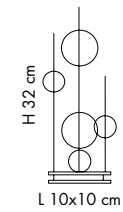

Niagara. 236

DESIGN.
TEAM
DESIGN

LT 1/236
1 x max 33W **ECO**
G9
CE