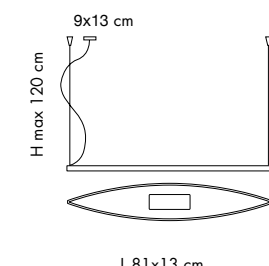

9x13 cm
H max 120 cm
L 81x13 cm
SP S/267
1 x max 80W **ECO**
R7s → 78 mm +
STRIP LED 7W
CE IP20