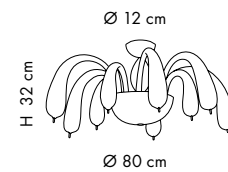

LS 4/254
9 x max 14W **ECO** G4
CE