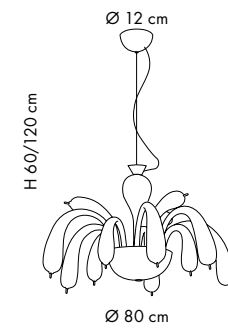

SP 5/254
12 x max 14W **ECO** G4
CE