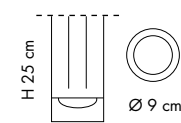

LP 6/278 A
1 x max 20W **ECO** G9
or
1 x 1,2W LED
CE