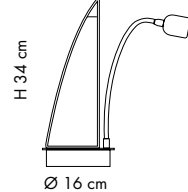

**PI 3/267 A**  
H 181 cm - L 26x26 cm

**PI 3/267 B**  
H 164 cm - L 26x26 cm

**PI 3/267**  
H 178 cm - L 26x26 cm

**LP 6/267 C**  
1 x max 48W **ECO**  
R7s → 78 mm +  
STRIP LED 4W  
CE IP20

**LP 6/267 E**  
2 x max 33W **ECO** G9 +  
STRIP LED 4W  
CE IP20

H 34 cm  
Ø 16 cm  
**LT 2/267 A**  
STRIP LED 4W  
CE IP20