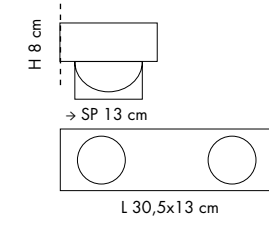

LP 6/278 D
2 x max 20W **ECO** G9
or
2 x 1,2W LED
CE