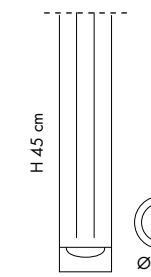

LS 4/278 C
2 x max 33W **ECO** G9
or
2 x 1,2W LED
CE