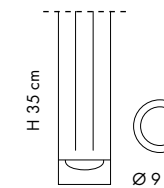

LP 6/278 B
1 x max 33W **ECO** G9
or
1 x 1,2W LED
CE