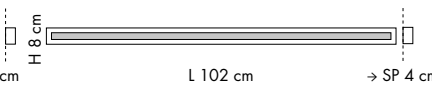

LP 6/267 F - 102
STRIP LED 20W $\cong$
CE IP20 $\square$ ∇ ES