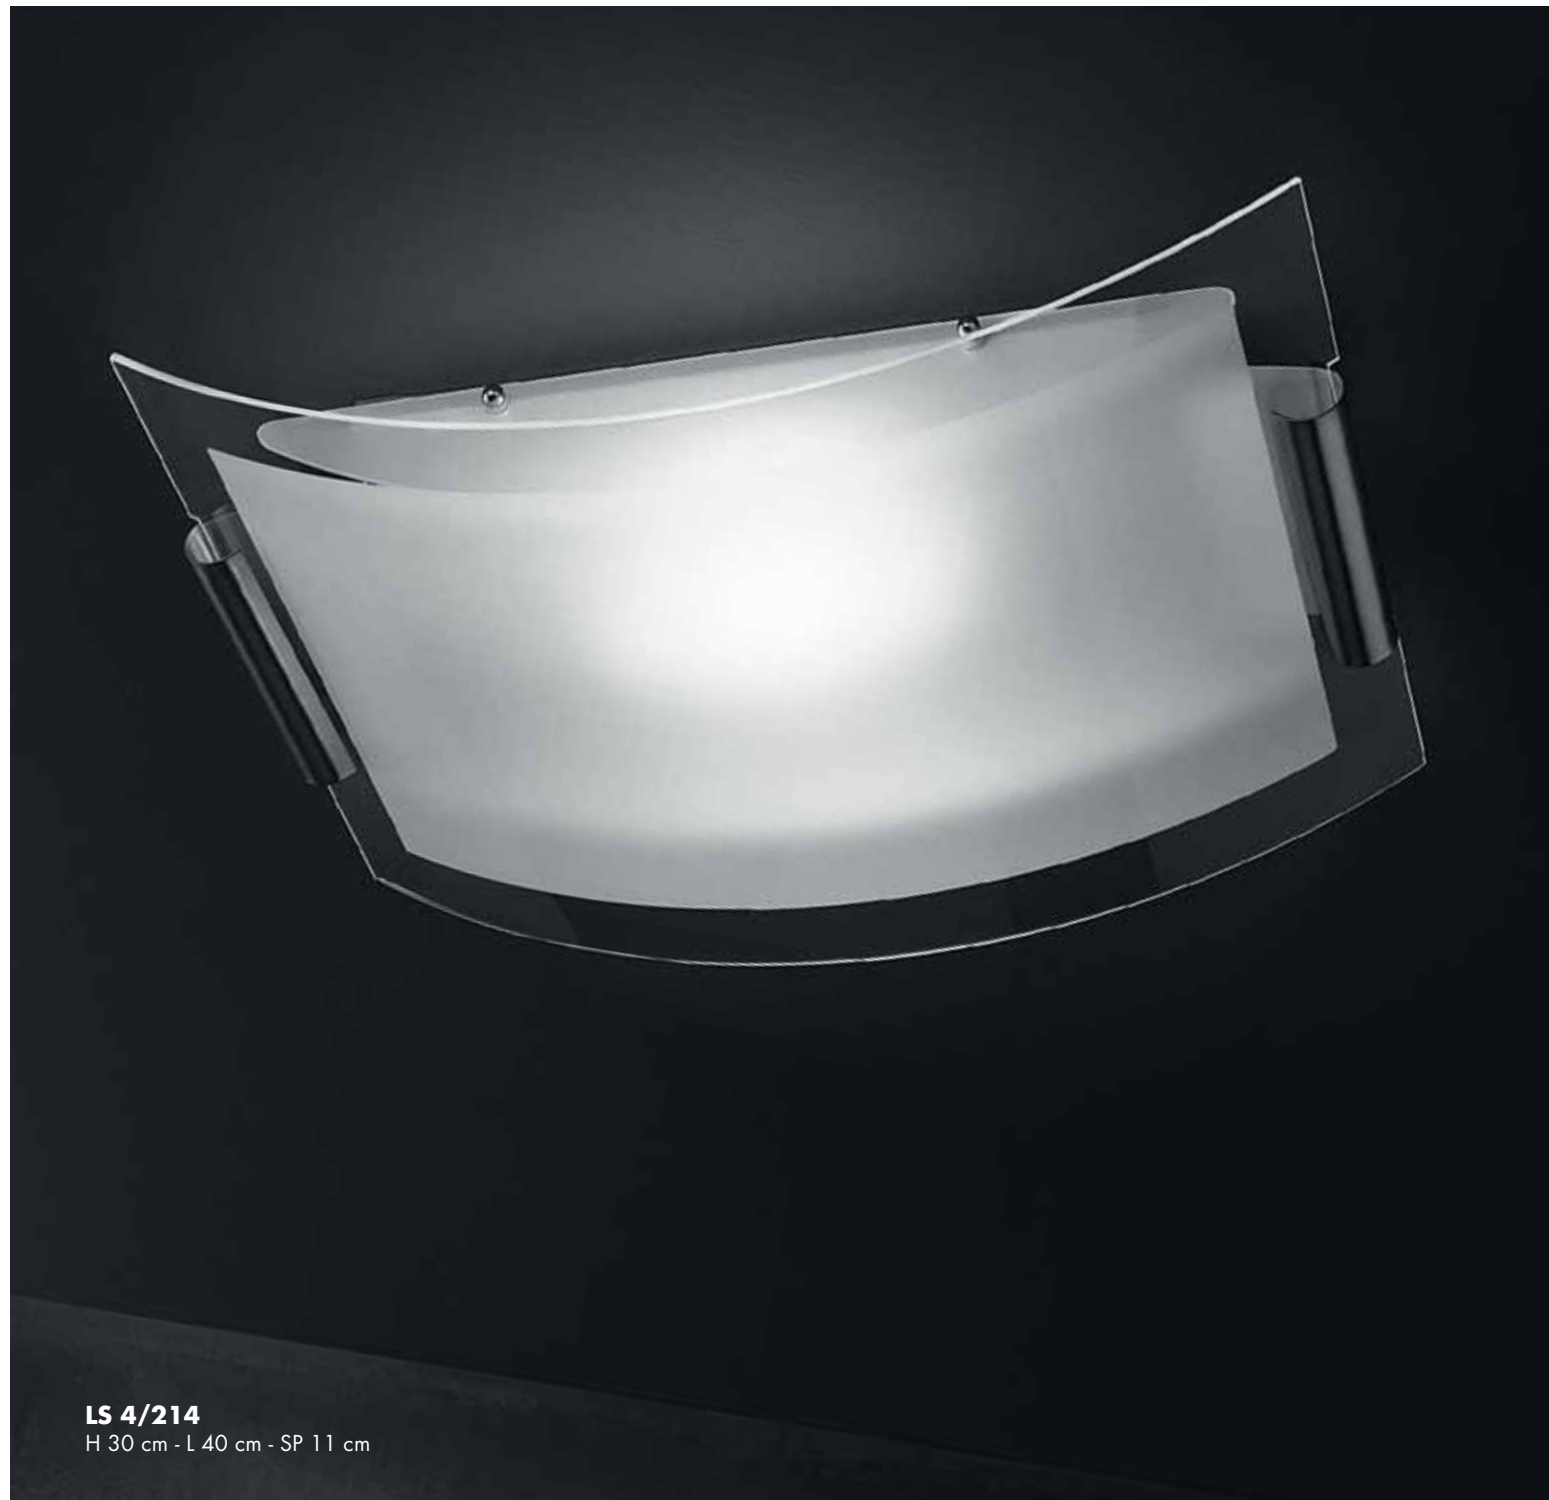

Belluno. 214

DESIGN.
CLAUDIO
SACCON