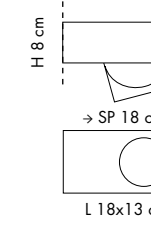

LT 1/278
1 x max 20W **ECO** G9
or
1 x 1,2W LED
CE