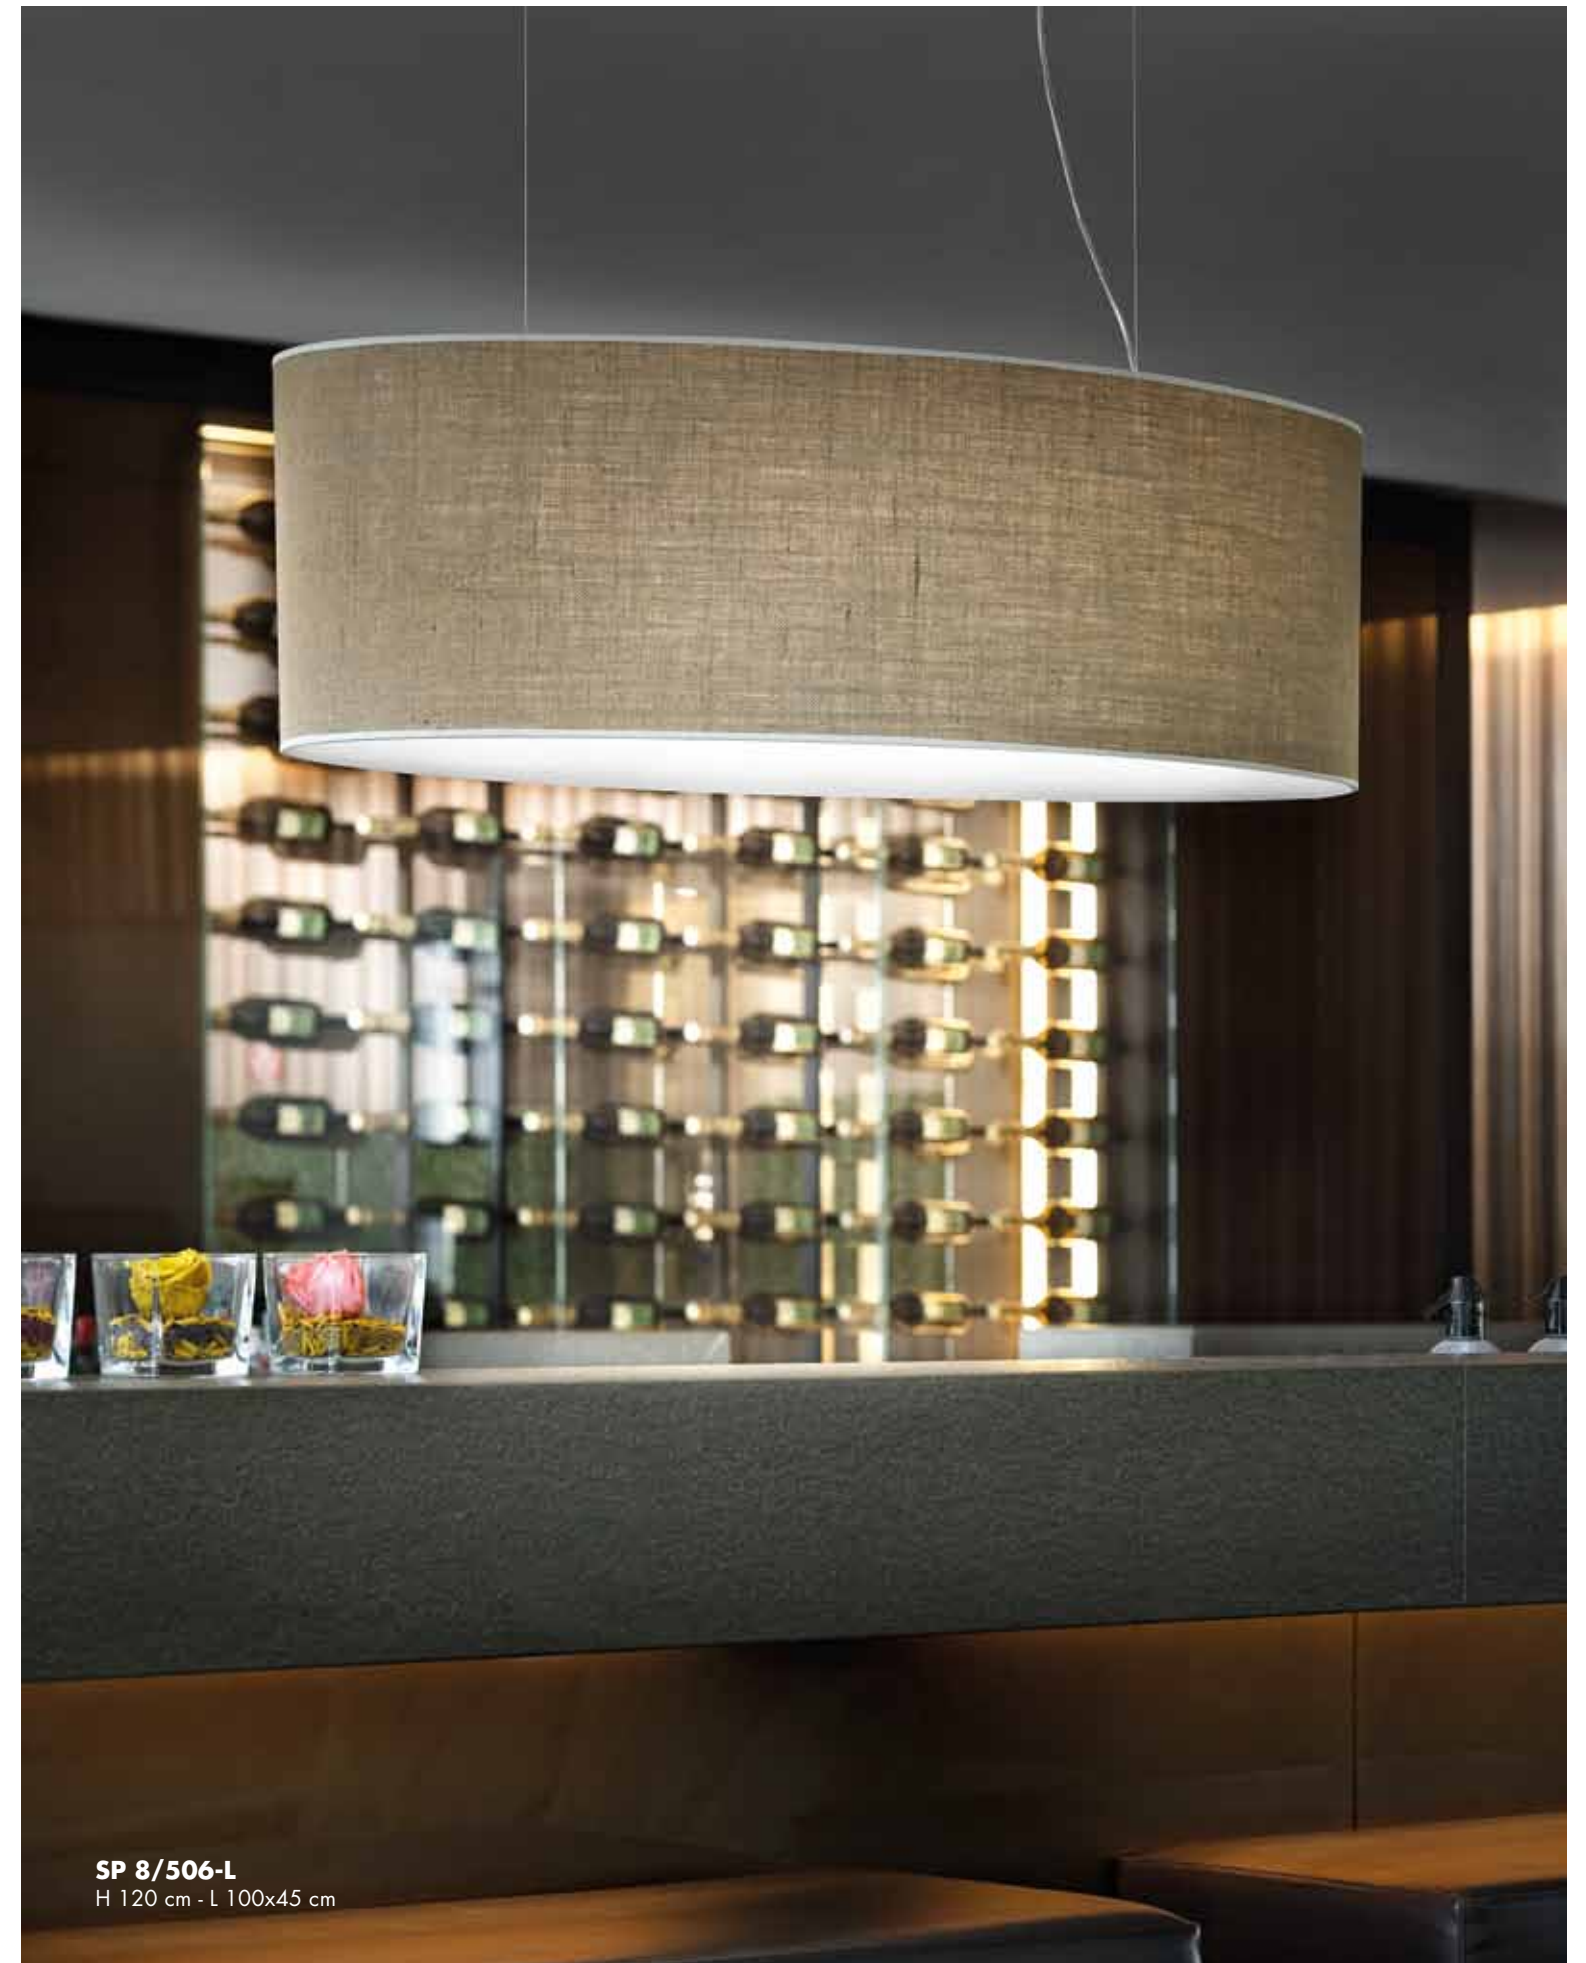

# Phoenix. 506

DESIGN.  
CIERRESTUDIO

**SP 8/506-L**  
H 120 cm - L 100x45 cm