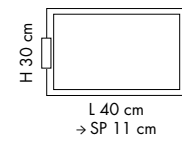

Belluno. 214

DESIGN.
CLAUDIO
SACCON