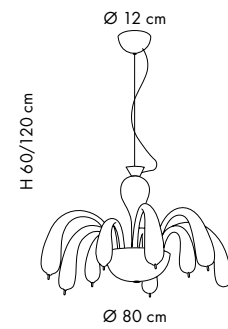

Redentor. 254

DESIGN.
TEAM
DESIGN

SP 8/254
9 x max 14W **ECO** G4
CE