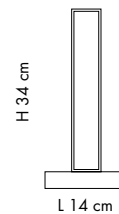

H 34 cm
L 14 cm
LT 2/267 C
STRIP LED 4W
CE IP20