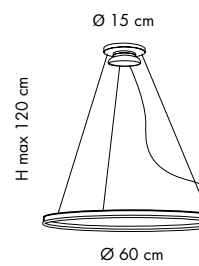

L 70x10 cm
H max 120 cm
L 80x16 cm
SP M/267
4 x max 40W **ECO** GZ10 +
STRIP LED 13W
CE IP20