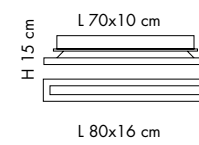

Malé. 267

DESIGN.
CIERRESTUDIO
& BOT VITTORIO

Ø 20 cm
→ SP 9 cm

LP 6/267 A
1 x max 48W **ECO**
R7s → 78 mm
CE IP20

Ø 35 cm
→ SP 7 cm

LP 6/267 B
1 x max 40W GX13 +
STRIP LED 9W
CE IP20

LP 6/267 C
1 x max 48W **ECO**
R7s → 78 mm +
STRIP LED 4W
CE IP20

LP 6/267 E
2 x max 33W **ECO** G9 +
STRIP LED 4W
CE IP20

H 34 cm
Ø 16 cm
LT 2/267 A
STRIP LED 4W
CE IP20

H 34 cm
Ø 16 cm
LT 2/267 B
STRIP LED 4W +
1 LED 1W
CE IP20

H 34 cm
L 14 cm
LT 2/267 C
STRIP LED 4W
CE IP20

H 34 cm
L 14 cm
LT 2/267 D
STRIP LED 4W +
1 LED 1W
CE IP20

H 37 cm
Ø 20 cm
LT 1/267
1 x max 33W **ECO** G9 +
CE IP20

H 178 cm
L 26x26 cm
PI 3/267
STRIP LED 20W
CE IP20

H 181 cm
L 26x26 cm
PI 3/267 A
1 x max 80W **ECO**
R7s → 78 mm +
STRIP LED 20W
CE IP20

H 164 cm
L 26x26 cm
PI 3/267 B
1 x max 80W T5 +
STRIP LED 12W
CE IP20

L 70x10 cm
H 15 cm
L 80x16 cm
SP 7/267
4 x max 40W **ECO** GZ10 +
STRIP LED 13W
CE IP20

L 70x10 cm
H 15 cm
L 80x16 cm
SP 8/267
1 x max 55W 2G11 +
STRIP LED 14W
CE IP20

H 15 cm
Ø 15 cm
Ø 40 cm
SP H/267
1 x max 80W **ECO**
R7s → 78 mm +
STRIP LED 10W
or
1 x max 75W QR111 +
STRIP LED 10W
CE IP20

H 15 cm
Ø 15 cm
Ø 60 cm
SP L/267
1 x max 80W **ECO**
R7s → 78 mm +
STRIP LED 14W
or
1 x max 75W QR111 +
STRIP LED 14W
CE IP20

L 70x10 cm
H max 120 cm
L 80x16 cm
SP M/267
4 x max 40W **ECO** GZ10 +
STRIP LED 13W
CE IP20

Ø 15 cm
H max 120 cm
Ø 60 cm
SP N/267
1 x max 80W **ECO**
R7s → 78 mm +
STRIP LED 14W
or
1 x max 75W QR111 +
STRIP LED 14W
CE IP20

16x6 cm
H max 120 cm
L 40x16 cm
SP R/267
1 x max 80W **ECO**
R7s → 78 mm +
STRIP LED 7W
CE IP20

9x13 cm
H max 120 cm
L 81x13 cm
SP S/267
1 x max 80W **ECO**
R7s → 78 mm +
STRIP LED 7W
CE IP20

L 48x6 cm
H max 120 cm
L 80x16 cm
SP P/267
1 x max 55W 2 G11 +
STRIP LED 14W
CE IP20

L 23x8 cm
H max 120 cm
L 80x16 cm
SP Q/267
3 x max 80W **ECO**
R7s → 78 mm +
STRIP LED 13W
CE IP20

L 48x6 cm
H max 120 cm
L 130x19 cm
SP T/267
2 x max 39W T5 +
STRIP LED 24W
CE IP20

Ø 40 cm
H max 120 cm
Ø 100 cm
SP U/267
3 x max 75W QR111 +
STRIP LED 24W
CE IP20

DIFFUSORE - LAMP SHADE - DIFFUSEUR
LAMPENSCHIRM - DIFUSOR

10
trasparente
transparent
transparent
durchsichtig
transparente