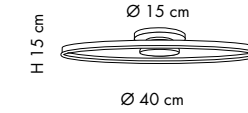

L 70x10 cm
H 15 cm
L 80x16 cm
SP 8/267
1 x max 55W 2G11 +
STRIP LED 14W
CE IP20