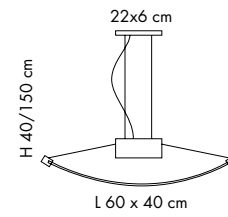

LT 1/214
H 25 cm - L 20 cm

Belluno. 214

DESIGN.
CLAUDIO
SACCON

LS 4/214

1 x max 120W **ECO**
R7s → 114 mm
or
2 x max 42W **ECO** E27
or
1 x 26W G24q-3
CE

LS 5/214

1 x max 160W **ECO**
R7s → 114 mm
or
2 x max 70W **ECO** E27
or
2 x 26W G24q-3
CE

LS P/214

1 x max 160W **ECO**
R7s → 114 mm
or
2 x max 70W **ECO** E27
or
2 x 26W G24q-3
CE

SP 8/214

1 x max 160W **ECO**
R7s → 114 mm
CE

LP 6/214 A

1 x max 120W **ECO**
R7s → 114 mm
or
1 x max 70W **ECO** E27
or
1 x 26W G24q-3
CE

LT 1/214

1 x max 42W **ECO** E14
CE

**DIFFUSORE - LAMPSHADE - DIFFUSEUR
LAMPENSCHIRM - DIFUSOR**

26
sabbbiato
sandblasted
sabie
sandgestrahlt
sablado

**MONTATURA - FRAME - ARMATURE
ARMATUR - MONTURA**

30
cromo satinato
satin chrome
chrome satiné
chrom satiné
cromo satinado