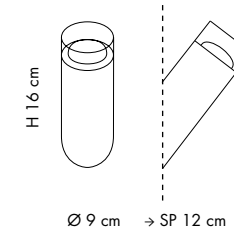

LP 6/278 B
1 x max 33W **ECO** G9
or
1 x 1,2W LED
CE