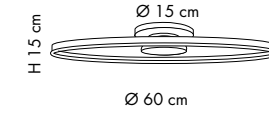

H 15 cm
Ø 15 cm
Ø 40 cm
SP H/267
1 x max 80W **ECO**
R7s → 78 mm +
STRIP LED 10W
or
1 x max 75W QR111 +
STRIP LED 10W
CE IP20

H 15 cm
Ø 15 cm
Ø 60 cm
SP L/267
1 x max 80W **ECO**
R7s → 78 mm +
STRIP LED 14W
or
1 x max 75W QR111 +
STRIP LED 14W
CE IP20