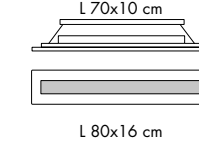

L 70x10 cm
H 15 cm
L 80x16 cm
SP 7/267
4 x max 40W **ECO** GZ10 +
STRIP LED 13W
CE IP20