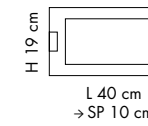

LP 6/214 A

1 x max 120W **ECO**
R7s → 114 mm
or
1 x max 70W **ECO** E27
or
1 x 26W G24q-3
CE