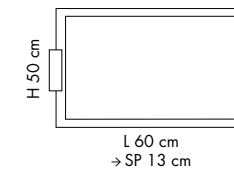

LS 5/214

1 x max 160W **ECO**
R7s → 114 mm
or
2 x max 70W **ECO** E27
or
2 x 26W G24q-3
CE

LS P/214

1 x max 160W **ECO**
R7s → 114 mm
or
2 x max 70W **ECO** E27
or
2 x 26W G24q-3
CE