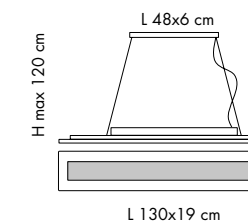

Malé. 267

DESIGN.
CIERRESTUDIO
& BOT VITTORIO

Ø 20 cm
→ SP 9 cm

LP 6/267 A
1 x max 48W **ECO**
R7s → 78 mm
CE IP20

Ø 35 cm
→ SP 7 cm

LP 6/267 B
1 x max 40W GX13 +
STRIP LED 9W
CE IP20

LP 6/267 C
1 x max 48W **ECO**
R7s → 78 mm +
STRIP LED 4W
CE IP20

LP 6/267 E
2 x max 33W **ECO** G9 +
STRIP LED 4W
CE IP20

H 34 cm
Ø 16 cm
LT 2/267 A
STRIP LED 4W
CE IP20

H 34 cm
Ø 16 cm
LT 2/267 B
STRIP LED 4W +
1 LED 1W
CE IP20

H 34 cm
L 14 cm
LT 2/267 C
STRIP LED 4W
CE IP20

H 34 cm
L 14 cm
LT 2/267 D
STRIP LED 4W +
1 LED 1W
CE IP20

H 37 cm
Ø 20 cm
LT 1/267
1 x max 33W **ECO** G9 +
CE IP20

H 178 cm
L 26x26 cm
PI 3/267
STRIP LED 20W
CE IP20

H 181 cm
L 26x26 cm
PI 3/267 A
1 x max 80W **ECO**
R7s → 78 mm +
STRIP LED 20W
CE IP20

H 164 cm
L 26x26 cm
PI 3/267 B
1 x max 80W T5 +
STRIP LED 12W
CE IP20

L 70x10 cm
H 15 cm
L 80x16 cm
SP 7/267
4 x max 40W **ECO** GZ10 +
STRIP LED 13W
CE IP20

L 70x10 cm
H 15 cm
L 80x16 cm
SP 8/267
1 x max 55W 2G11 +
STRIP LED 14W
CE IP20

H 15 cm
Ø 15 cm
Ø 40 cm
SP H/267
1 x max 80W **ECO**
R7s → 78 mm +
STRIP LED 10W
or
1 x max 75W QR111 +
STRIP LED 10W
CE IP20

H 15 cm
Ø 15 cm
Ø 60 cm
SP L/267
1 x max 80W **ECO**
R7s → 78 mm +
STRIP LED 14W
or
1 x max 75W QR111 +
STRIP LED 14W
CE IP20

L 70x10 cm
H max 120 cm
L 80x16 cm
SP M/267
4 x max 40W **ECO** GZ10 +
STRIP LED 13W
CE IP20

Ø 15 cm
H max 120 cm
Ø 60 cm
SP N/267
1 x max 80W **ECO**
R7s → 78 mm +
STRIP LED 14W
or
1 x max 75W QR111 +
STRIP LED 14W
CE IP20

16x6 cm
H max 120 cm
L 40x16 cm
SP R/267
1 x max 80W **ECO**
R7s → 78 mm +
STRIP LED 7W
CE IP20

9x13 cm
H max 120 cm
L 81x13 cm
SP S/267
1 x max 80W **ECO**
R7s → 78 mm +
STRIP LED 7W
CE IP20

L 48x6 cm
H max 120 cm
L 80x16 cm
SP P/267
1 x max 55W 2 G11 +
STRIP LED 14W
CE IP20

L 23x8 cm
H max 120 cm
L 80x16 cm
SP Q/267
3 x max 80W **ECO**
R7s → 78 mm +
STRIP LED 13W
CE IP20

L 48x6 cm
H max 120 cm
L 130x19 cm
SP T/267
2 x max 39W T5 +
STRIP LED 24W
CE IP20

Ø 40 cm
H max 120 cm
Ø 100 cm
SP U/267
3 x max 75W QR111 +
STRIP LED 24W
CE IP20

DIFFUSORE - LAMP SHADE - DIFFUSEUR
LAMPENSCHIRM - DIFUSOR

10
trasparente
transparent
transparent
durchsichtig
transparente