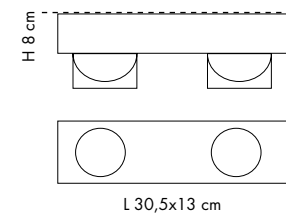

LS Q/278
2 x max 20W **ECO** G9
or
2 x 1,2W LED
CE