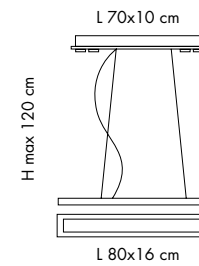

Malé. 267

DESIGN.
CIERRESTUDIO
& BOT VITTORIO

Ø 20 cm
→ SP 9 cm

LP 6/267 A
1 x max 48W **ECO**
R7s → 78 mm
CE IP20

Ø 35 cm
→ SP 7 cm

LP 6/267 B
1 x max 40W GX13 +
STRIP LED 9W
CE IP20

LP 6/267 C
1 x max 48W **ECO**
R7s → 78 mm +
STRIP LED 4W
CE IP20

LP 6/267 E
2 x max 33W **ECO** G9 +
STRIP LED 4W
CE IP20

H 34 cm
Ø 16 cm
LT 2/267 A
STRIP LED 4W
CE IP20

H 34 cm
Ø 16 cm
LT 2/267 B
STRIP LED 4W +
1 LED 1W
CE IP20

H 34 cm
L 14 cm
LT 2/267 C
STRIP LED 4W
CE IP20

H 34 cm
L 14 cm
LT 2/267 D
STRIP LED 4W +
1 LED 1W
CE IP20

H 37 cm
Ø 20 cm
LT 1/267
1 x max 33W **ECO** G9 +
CE IP20

H 178 cm
L 26x26 cm
PI 3/267
STRIP LED 20W
CE IP20

H 181 cm
L 26x26 cm
PI 3/267 A
1 x max 80W **ECO**
R7s → 78 mm +
STRIP LED 20W
CE IP20

H 164 cm
L 26x26 cm
PI 3/267 B
1 x max 80W T5 +
STRIP LED 12W
CE IP20

L 70x10 cm
H 15 cm
L 80x16 cm
SP 7/267
4 x max 40W **ECO** GZ10 +
STRIP LED 13W
CE IP20

L 70x10 cm
H 15 cm
L 80x16 cm
SP 8/267
1 x max 55W 2G11 +
STRIP LED 14W
CE IP20

H 15 cm
Ø 15 cm
Ø 40 cm
SP H/267
1 x max 80W **ECO**
R7s → 78 mm +
STRIP LED 10W
or
1 x max 75W QR111 +
STRIP LED 10W
CE IP20

H 15 cm
Ø 15 cm
Ø 60 cm
SP L/267
1 x max 80W **ECO**
R7s → 78 mm +
STRIP LED 14W
or
1 x max 75W QR111 +
STRIP LED 14W
CE IP20

L 70x10 cm
H max 120 cm
L 80x16 cm
SP M/267
4 x max 40W **ECO** GZ10 +
STRIP LED 13W
CE IP20

Ø 15 cm
H max 120 cm
Ø 60 cm
SP N/267
1 x max 80W **ECO**
R7s → 78 mm +
STRIP LED 14W
or
1 x max 75W QR111 +
STRIP LED 14W
CE IP20

16x6 cm
H max 120 cm
L 40x16 cm
SP R/267
1 x max 80W **ECO**
R7s → 78 mm +
STRIP LED 7W
CE IP20

9x13 cm
H max 120 cm
L 81x13 cm
SP S/267
1 x max 80W **ECO**
R7s → 78 mm +
STRIP LED 7W
CE IP20

L 48x6 cm
H max 120 cm
L 80x16 cm
SP P/267
1 x max 55W 2 G11 +
STRIP LED 14W
CE IP20

L 23x8 cm
H max 120 cm
L 80x16 cm
SP Q/267
3 x max 80W **ECO**
R7s → 78 mm +
STRIP LED 13W
CE IP20

L 48x6 cm
H max 120 cm
L 130x19 cm
SP T/267
2 x max 39W T5 +
STRIP LED 24W
CE IP20

Ø 40 cm
H max 120 cm
Ø 100 cm
SP U/267
3 x max 75W QR111 +
STRIP LED 24W
CE IP20

DIFFUSORE - LAMP SHADE - DIFFUSEUR
LAMPENSCHIRM - DIFUSOR

10
trasparente
transparent
transparent
durchsichtig
transparente