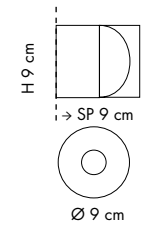

LS Q/278
2 x max 20W **ECO** G9
or
2 x 1,2W LED
CE