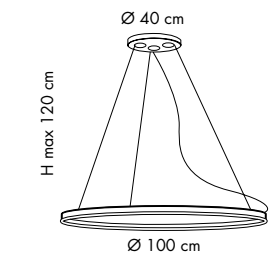

L 48x6 cm
H max 120 cm
L 130x19 cm
SP T/267
2 x max 39W T5 +
STRIP LED 24W
CE IP20

Ø 40 cm
H max 120 cm
Ø 100 cm
SP U/267
3 x max 75W QR111 +
STRIP LED 24W
CE IP20

DIFFUSORE - LAMP SHADE - DIFFUSEUR
LAMPENSCHIRM - DIFUSOR

10
trasparente
transparent
transparent
durchsichtig
transparente

MONTATURA - FRAME - ARMATURE
ARMATUR - MONTURA

31
cromo
chrome
chrome
chrom
cromo

Led colore 3/3500 K
Led colour 3/3500 K