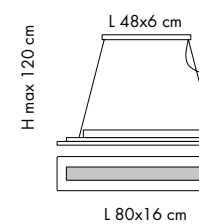

Malé. 267

DESIGN.
CIERRESTUDIO
& BOT VITTORIO

Ø 20 cm
→ SP 9 cm

LP 6/267 A
1 x max 48W **ECO**
R7s → 78 mm
CE IP20

Ø 35 cm
→ SP 7 cm

LP 6/267 B
1 x max 40W GX13 +
STRIP LED 9W
CE IP20

LP 6/267 C
1 x max 48W **ECO**
R7s → 78 mm +
STRIP LED 4W
CE IP20

LP 6/267 E
2 x max 33W **ECO** G9 +
STRIP LED 4W
CE IP20

H 34 cm
Ø 16 cm
LT 2/267 A
STRIP LED 4W
CE IP20

H 34 cm
Ø 16 cm
LT 2/267 B
STRIP LED 4W +
1 LED 1W
CE IP20

H 34 cm
L 14 cm
LT 2/267 C
STRIP LED 4W
CE IP20

H 34 cm
L 14 cm
LT 2/267 D
STRIP LED 4W +
1 LED 1W
CE IP20

H 37 cm
Ø 20 cm
LT 1/267
1 x max 33W **ECO** G9 +
CE IP20

H 178 cm
L 26x26 cm
PI 3/267
STRIP LED 20W
CE IP20

H 181 cm
L 26x26 cm
PI 3/267 A
1 x max 80W **ECO**
R7s → 78 mm +
STRIP LED 20W
CE IP20

H 164 cm
L 26x26 cm
PI 3/267 B
1 x max 80W T5 +
STRIP LED 12W
CE IP20

L 70x10 cm
H 15 cm
L 80x16 cm
SP 7/267
4 x max 40W **ECO** GZ10 +
STRIP LED 13W
CE IP20

L 70x10 cm
H 15 cm
L 80x16 cm
SP 8/267
1 x max 55W 2G11 +
STRIP LED 14W
CE IP20

H 15 cm
Ø 15 cm
Ø 40 cm
SP H/267
1 x max 80W **ECO**
R7s → 78 mm +
STRIP LED 10W
or
1 x max 75W QR111 +
STRIP LED 10W
CE IP20

H 15 cm
Ø 15 cm
Ø 60 cm
SP L/267
1 x max 80W **ECO**
R7s → 78 mm +
STRIP LED 14W
or
1 x max 75W QR111 +
STRIP LED 14W
CE IP20

L 70x10 cm
H max 120 cm
L 80x16 cm
SP M/267
4 x max 40W **ECO** GZ10 +
STRIP LED 13W
CE IP20

Ø 15 cm
H max 120 cm
Ø 60 cm
SP N/267
1 x max 80W **ECO**
R7s → 78 mm +
STRIP LED 14W
or
1 x max 75W QR111 +
STRIP LED 14W
CE IP20

16x6 cm
H max 120 cm
L 40x16 cm
SP R/267
1 x max 80W **ECO**
R7s → 78 mm +
STRIP LED 7W
CE IP20

9x13 cm
H max 120 cm
L 81x13 cm
SP S/267
1 x max 80W **ECO**
R7s → 78 mm +
STRIP LED 7W
CE IP20

L 48x6 cm
H max 120 cm
L 80x16 cm
SP P/267
1 x max 55W 2 G11 +
STRIP LED 14W
CE IP20

L 23x8 cm
H max 120 cm
L 80x16 cm
SP Q/267
3 x max 80W **ECO**
R7s → 78 mm +
STRIP LED 13W
CE IP20

L 48x6 cm
H max 120 cm
L 130x19 cm
SP T/267
2 x max 39W T5 +
STRIP LED 24W
CE IP20

Ø 40 cm
H max 120 cm
Ø 100 cm
SP U/267
3 x max 75W QR111 +
STRIP LED 24W
CE IP20

DIFFUSORE - LAMP SHADE - DIFFUSEUR
LAMPENSCHIRM - DIFUSOR

10
trasparente
transparent
transparent
durchsichtig
transparente