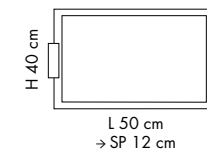

LS 4/214

1 x max 120W **ECO**
R7s → 114 mm
or
2 x max 42W **ECO** E27
or
1 x 26W G24q-3
CE