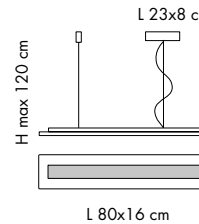

L 48x6 cm
H max 120 cm
L 80x16 cm
SP P/267
1 x max 55W 2 G11 +
STRIP LED 14W
CE IP20

L 23x8 cm
H max 120 cm
L 80x16 cm
SP Q/267
3 x max 80W **ECO**
R7s → 78 mm +
STRIP LED 13W
CE IP20