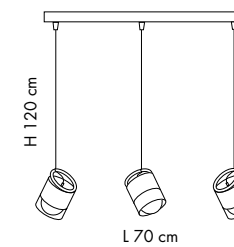

SP 8/278
3 x max 20W **ECO** G9
or
3 x 1,2W LED
CE