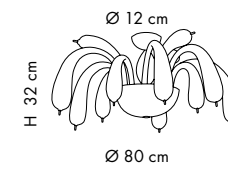

LS 5/254
12 x max 14W **ECO** G4
CE