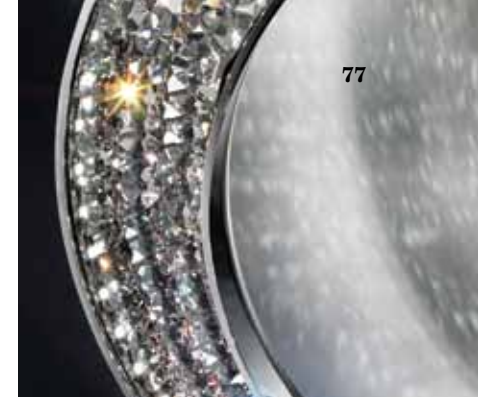

H 178 cm
L 26x26 cm
PI 3/267
STRIP LED 20W
CE IP20

H 181 cm
L 26x26 cm
PI 3/267 A
1 x max 80W **ECO**
R7s → 78 mm +
STRIP LED 20W
CE IP20

H 164 cm
L 26x26 cm
PI 3/267 B
1 x max 80W T5 +
STRIP LED 12W
CE IP20

L 70x10 cm
H 15 cm
L 80x16 cm
SP 7/267
4 x max 40W **ECO** GZ10 +
STRIP LED 13W
CE IP20

L 70x10 cm
H 15 cm
L 80x16 cm
SP 8/267
1 x max 55W 2G11 +
STRIP LED 14W
CE IP20

H 15 cm
Ø 15 cm
Ø 40 cm
SP H/267
1 x max 80W **ECO**
R7s → 78 mm +
STRIP LED 10W
or
1 x max 75W QR111 +
STRIP LED 10W
CE IP20

H 15 cm
Ø 15 cm
Ø 60 cm
SP L/267
1 x max 80W **ECO**
R7s → 78 mm +
STRIP LED 14W
or
1 x max 75W QR111 +
STRIP LED 14W
CE IP20

L 70x10 cm
H max 120 cm
L 80x16 cm
SP M/267
4 x max 40W **ECO** GZ10 +
STRIP LED 13W
CE IP20

Ø 15 cm
H max 120 cm
Ø 60 cm
SP N/267
1 x max 80W **ECO**
R7s → 78 mm +
STRIP LED 14W
or
1 x max 75W QR111 +
STRIP LED 14W
CE IP20

16x6 cm
H max 120 cm
L 40x16 cm
SP R/267
1 x max 80W **ECO**
R7s → 78 mm +
STRIP LED 7W
CE IP20

9x13 cm
H max 120 cm
L 81x13 cm
SP S/267
1 x max 80W **ECO**
R7s → 78 mm +
STRIP LED 7W
CE IP20

L 48x6 cm
H max 120 cm
L 80x16 cm
SP P/267
1 x max 55W 2 G11 +
STRIP LED 14W
CE IP20

L 23x8 cm
H max 120 cm
L 80x16 cm
SP Q/267
3 x max 80W **ECO**
R7s → 78 mm +
STRIP LED 13W
CE IP20

L 48x6 cm
H max 120 cm
L 130x19 cm
SP T/267
2 x max 39W T5 +
STRIP LED 24W
CE IP20

Ø 40 cm
H max 120 cm
Ø 100 cm
SP U/267
3 x max 75W QR111 +
STRIP LED 24W
CE IP20

DIFFUSORE - LAMP SHADE - DIFFUSEUR
LAMPENSCHIRM - DIFUSOR

10
trasparente
transparent
transparent
durchsichtig
transparente

MONTATURA - FRAME - ARMATURE
ARMATUR - MONTURA

31
cromo
chrome
chrome
chrom
cromo

Led colore 3/3500 K
Led colour 3/3500 K