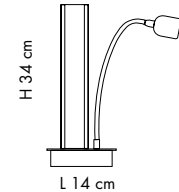

H 34 cm
L 14 cm
LT 2/267 D
STRIP LED 4W +
1 LED 1W
CE IP20